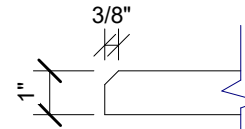

1 SIDE VIEW  
1" = 1' 0"

2 EDGE DETAIL  
3" = 1' 0"

3 PLAN VIEW  
1" = 1' 0"

4 END VIEW  
1" = 1' 0"

123 Columbia Court N. Chaska, MN 55318  
www.acousticalsurfaces.com  
1-800-854-2948

PRODUCT LINE: 1" Enviroacoustic Design Panels - 2ft x 4ft - Beveled Edge - Grid