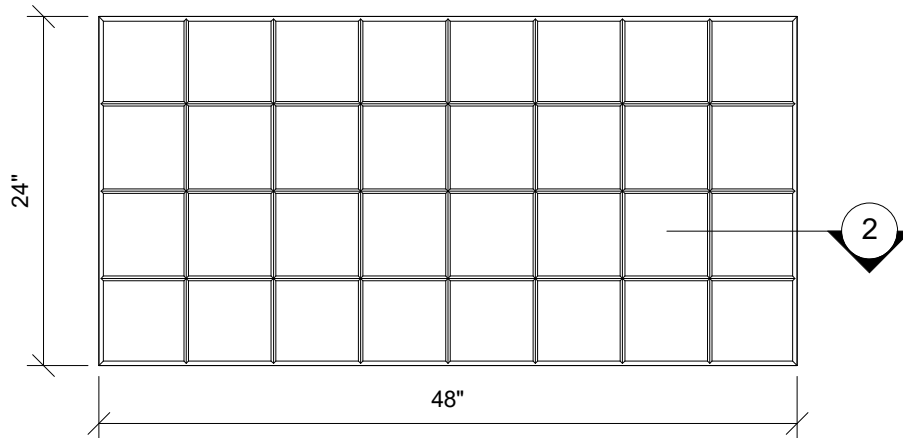

1 SIDE VIEW  
1" = 1' 0"

2 EDGE DETAIL  
3" = 1' 0"

3 PLAN VIEW  
1" = 1' 0"

4 END VIEW  
1" = 1' 0"

123 Columbia Court N. Chaska, MN 55318  
www.acousticalsurfaces.com  
1-800-854-2948

PRODUCT LINE: 1" Enviroacoustic Design Panels - 2ft x 4ft - Beveled Edge - Grid